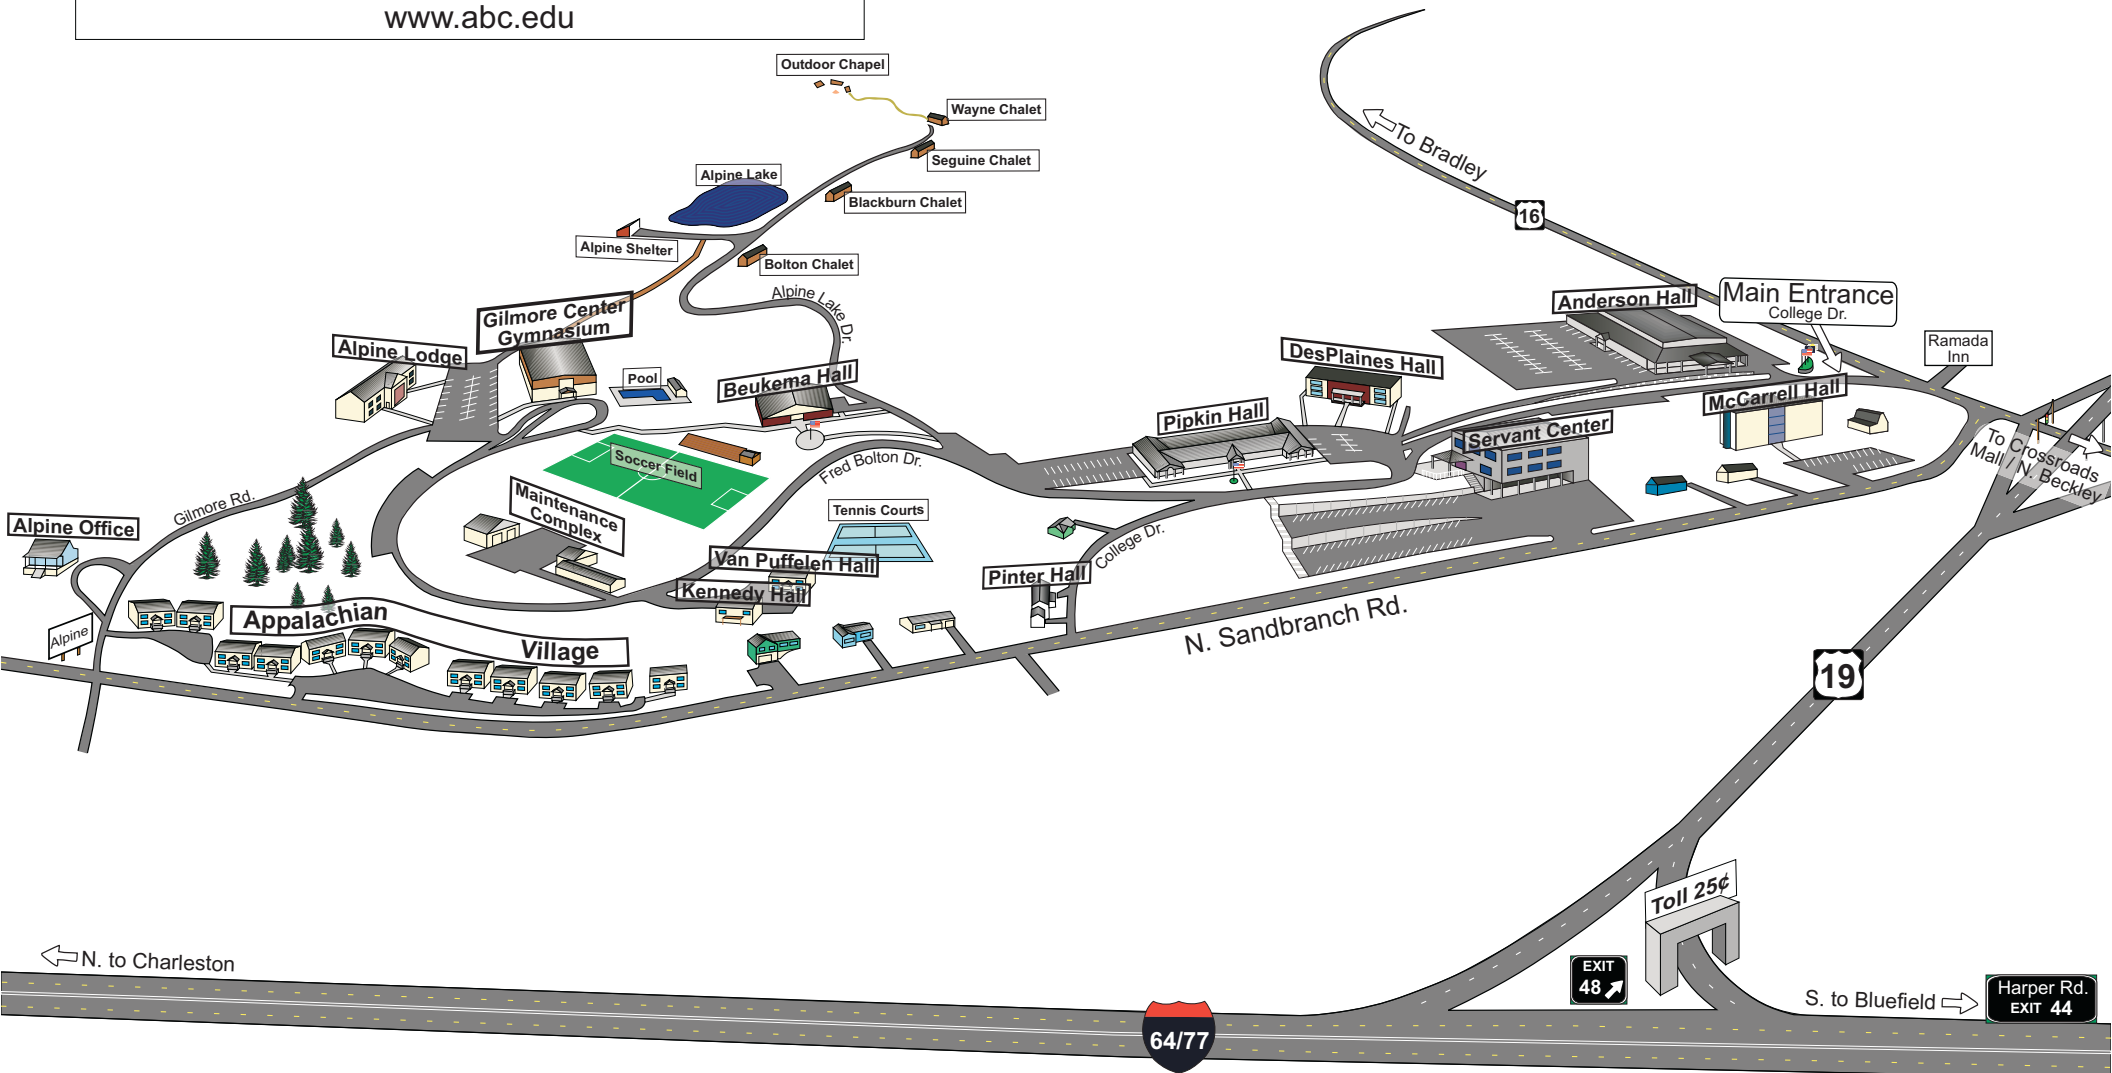

Appalachian Bible College

Bradley, West Virginia 1-800-6789-ABC

www.abc.edu

- Alpine Lodge
  - Guest Rooms
  - Conference Rooms
  - Gift Shop
- Alpine Office - Administrative Offices for Alpine Ministries
- Anderson Hall
  - Chapel / Auditorium
  - Music Facilities
- Appalachian Village - Married student housing

- Beukema Hall - Classroom Facility
- DesPlaines Hall - Women's Dormitory
- Gilmore Center - Gymnasium
- Kennedy Hall - Student Residence
- McCarrell Hall - Men's Dormitory
- Pinter Hall - Faculty Offices
- Pipkin Hall
  - Administrative Offices
  - John Van Puffelen Library

- Servant Center
  - 1st Floor - Bookstore, Post Office
  - 2nd Floor - Hanmer Dining Room
  - 3rd Floor - Student Services Offices, Clinic, Student Lounge, Snack Shop
- Van Puffelen Hall - Student Residence